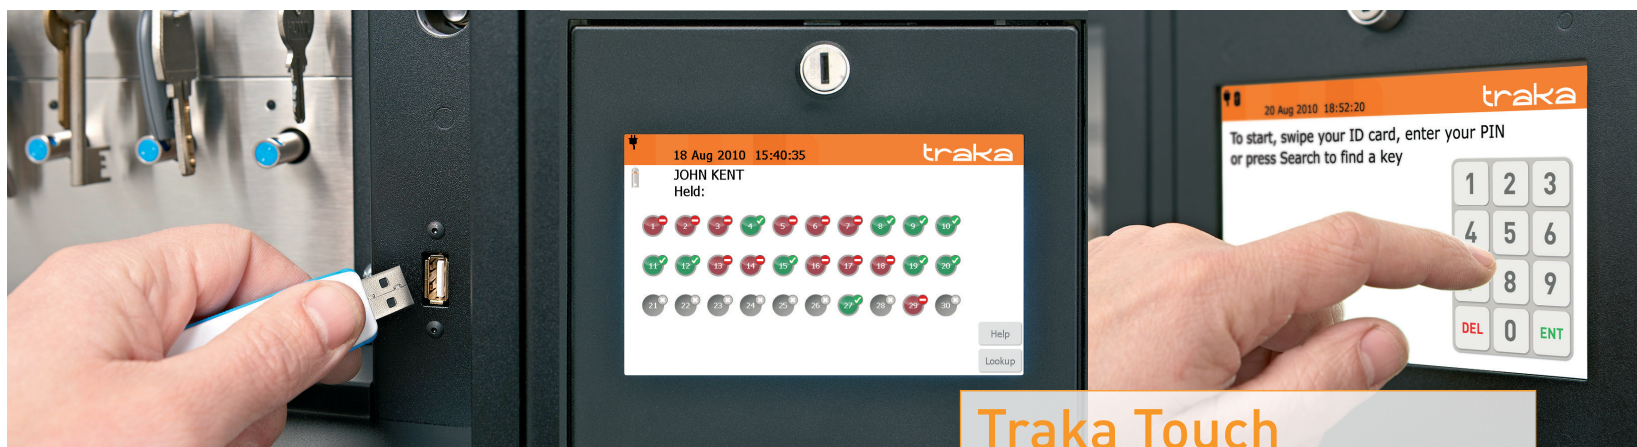

Traka Touch

TECHNICAL OVERVIEW

Full colour 7" touch screen

Embedded Windows CE and SQL Server database

Interface available in 10+ languages

Solid state memory holds 250,000+ events

USB port for import/export of reports via memory stick

Automatic data back-up to removable SD card

Easy access via PIN code or optionally via card reader or biometrics recognition

Voice synthesized help facility

Key sets managed per cabinet – 20 to 60

Built-in battery backup with charge status icon

Soft close-down with no data loss in the event of long term power failure

Clear polycarbonate door (standard), or metal door (optional)

What is Traka Touch?

Traka Touch is a sophisticated key management system which has the intelligence built in. And because it's a standalone solution, there's no need for a connection to your IT network and no server requirement to manage the database. Everything you need is embedded in the unit, so all you have to do is plug it in. Full audit capability of all key transactions is retained within the system using internal solid state memory and memory card.

Traka Touch at a glance

- Traka Touch makes keys readily available, but to authorised users only.
- Gives you control over who can use your keys, with access levels designated for each particular user.
- Each user must identify themselves at the cabinet using either PIN code, swipe card or biometric recognition.
- To remove any ambiguity, LEDs indicate which keys a user can and can't take when they access the cabinet.
- Searching for an 'out of system' key is easy and Traka Touch will indicate who took it and when.
- Reporting functions enable user transactions to be displayed on the screen so that you can quickly see a complete report of all key usage between specified times and dates. Great if you need to know who accessed the store room out of hours last Friday, or who was driving the delivery van two weeks ago!
- For printed reports, simply plug a USB memory stick into the unit and your report will be automatically exported, ready for use on a PC.

With its touch screen technology and embedded processing, Traka Touch gives you all the key management capability that you require, but without the need for any complex integration with your IT systems.